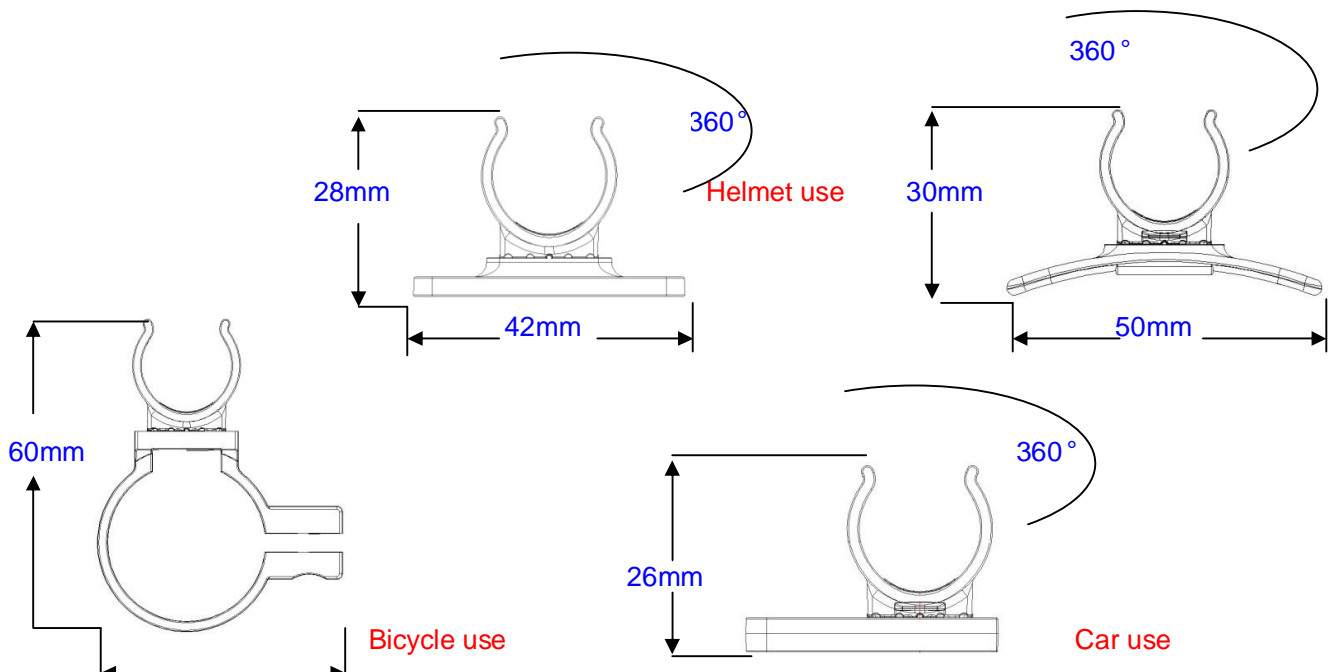

HD Video Recording System

MODEL:PV912

HD Video Recording System

MODEL:PV912

CAMERA Device Structure

- Interline CCD image sensor
- Image size: Diagonal 6mm (Type 1/3)
- Number of effective pixels: 500 (H) × 582 (V) approx. 290K pixels
- Total number of pixels: 537 (H) × 597 (V) approx. 320K pixels
- Chip size: 5.59mm (H) × 4.68mm (V)
- Unit cell size: 9.8 μ m (H) × 6.3 μ m (V)
- Optical black: Horizontal (H) direction : Front 7 pixels, rear 30 pixels
Vertical (V) direction : Front 14 pixels, rear 1 pixel
- Number of dummy bits: Horizontal 16
Vertical 1 (even fields only)

Camera Bracket

HD Video Recording System

MODEL:PV912

LCD	2.5inch TFT LCD 960×240			
Video system	PAL/NTSC			
Video resolution	D1 720×576@25 fps D1 720×480@30 fps			
Frame rate	VGA 640×480@30fps QVGA 320×240@30fps			
Video format	AVI (MPEG-4)			
Audio format	MP3			
Built-in flash memory	128MB~2G(optional)			
Memory compatibility	Micro SD Card 256MB~16GB			
USB Jack	High-speed USB 2.0			
AV In Jack	3 rings with 2.5mm			
AV Output Jack	3 rings with 2.5mm			
Language	Chinese/English			
Operation Temperature	-0°C-60°C			
Operation Humidity	15-85%RH			
Power supply	DC 5V 1000mAh			
Battery	Li-ion battery 1300mAh			
OS supported	2000/XP/Vista 32			
Quality Resolution	High	Medium	Low	Battery time
720x576	≤45MB	≤36MB	≤20MB	Approx. 1 hour and 40 minutes
720x480	≤43MB	≤33MB	≤18MB	Approx. 1 hour and 30 minutes
640x480	≤39MB	≤27MB	≤16MB	Approx. 1 hour and 32 minutes
320x240	≤12.4MB	≤9.8MB	≤8.3MB	Approx. 1 hour and 50 minutes