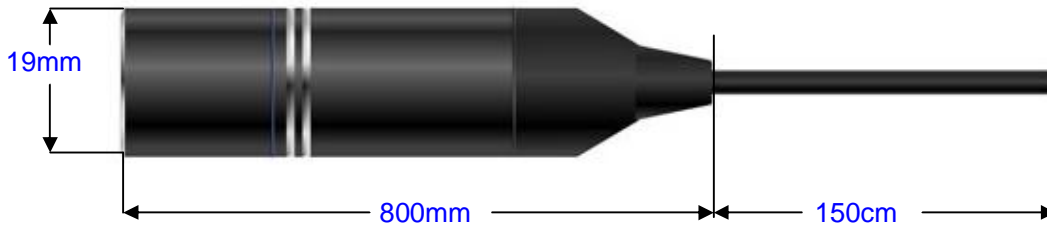

HD Video Recording System

MODEL:PV912

HD Video Recording System

MODEL:PV912

CAMERA Device Structure

- Interline CCD image sensor
- Image size: Diagonal 6mm (Type 1/3)
- Number of effective pixels: 500 (H) × 582 (V) approx. 290K pixels
- Total number of pixels: 537 (H) × 597 (V) approx. 320K pixels
- Chip size: 5.59mm (H) × 4.68mm (V)
- Unit cell size: 9.8 μ m (H) × 6.3 μ m (V)
- Optical black: Horizontal (H) direction : Front 7 pixels, rear 30 pixels
Vertical (V) direction : Front 14 pixels, rear 1 pixel
- Number of dummy bits: Horizontal 16
Vertical 1 (even fields only)

Camera Bracket

HD Video Recording System

MODEL:PV912

LCD	2.5inch TFT LCD 960×240			
Video system	PAL/NTSC			
Video resolution	D1 720×576@25 fps D1 720×480@30 fps			
Frame rate	VGA 640×480@30fps QVGA 320×240@30fps			
Video format	AVI (MPEG-4)			
Audio format	MP3			
Built-in flash memory	128MB~2G(optional)			
Memory compatibility	Micro SD Card 256MB~16GB			
USB Jack	High-speed USB 2.0			
AV In Jack	3 rings with 2.5mm			
AV Output Jack	3 rings with 2.5mm			
Language	Chinese/English			
Operation Temperature	-0°C-60°C			
Operation Humidity	15-85%RH			
Power supply	DC 5V 1000mAh			
Battery	Li-ion battery 1300mAh			
OS supported	2000/XP/Vista 32			
Quality Resolution	High	Medium	Low	Battery time
720x576	≤45MB	≤36MB	≤20MB	Approx. 1 hour and 40 minutes
720x480	≤43MB	≤33MB	≤18MB	Approx. 1 hour and 30 minutes
640x480	≤39MB	≤27MB	≤16MB	Approx. 1 hour and 32 minutes
320x240	≤12.4MB	≤9.8MB	≤8.3MB	Approx. 1 hour and 50 minutes