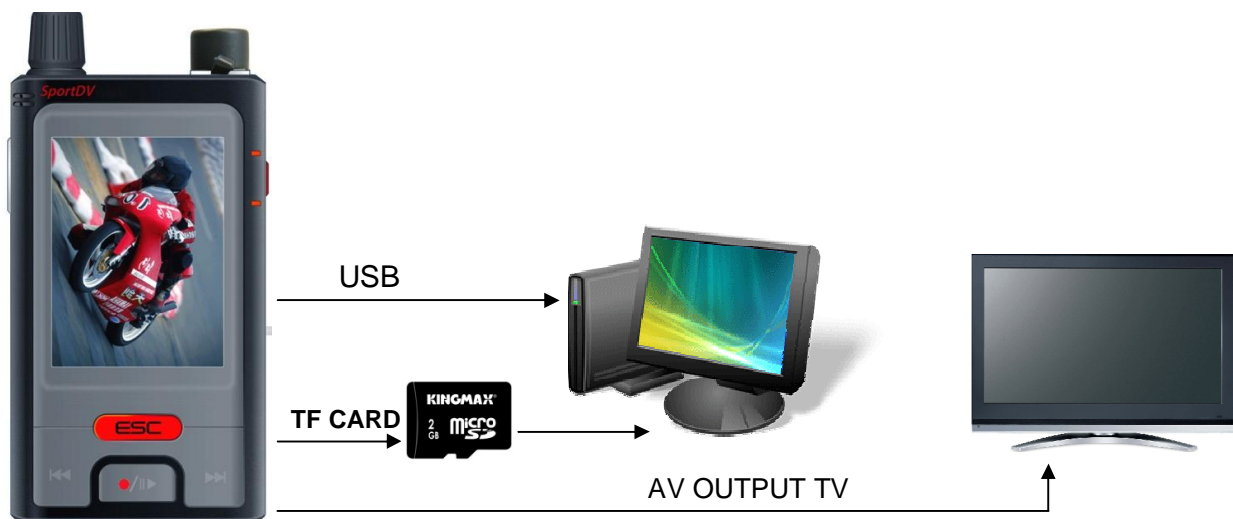

EAGLE EYE

Memory wonderful moment !

HD Video Recording System

MODEL:PV912

- | 2.5 TFT LCD Screen With 960x240
- | High definition SONY COLOR CCD
- | Support One-key recording, motion detection and timing recording
- | AVI video format , Max video size 720 x 576 and 720 x 480/30FPS
- | Support high speed TF card expand, 16GB max
- | Support power ON/OFF by wireless remote controller
- | Video input/output available
- | 3.5mm earphone jack
- | USB2.0 interface
- | Higher volume Li-battery support

HD Video Recording System

MODEL:PV912

HD Video Recording System

MODEL:PV912

CAMERA Device Structure

- Interline CCD image sensor
- Image size: Diagonal 6mm (Type 1/3)
- Number of effective pixels: 500 (H) × 582 (V) approx. 290K pixels
- Total number of pixels: 537 (H) × 597 (V) approx. 320K pixels
- Chip size: 5.59mm (H) × 4.68mm (V)
- Unit cell size: 9.8 μ m (H) × 6.3 μ m (V)
- Optical black: Horizontal (H) direction : Front 7 pixels, rear 30 pixels
Vertical (V) direction : Front 14 pixels, rear 1 pixel
- Number of dummy bits: Horizontal 16
Vertical 1 (even fields only)