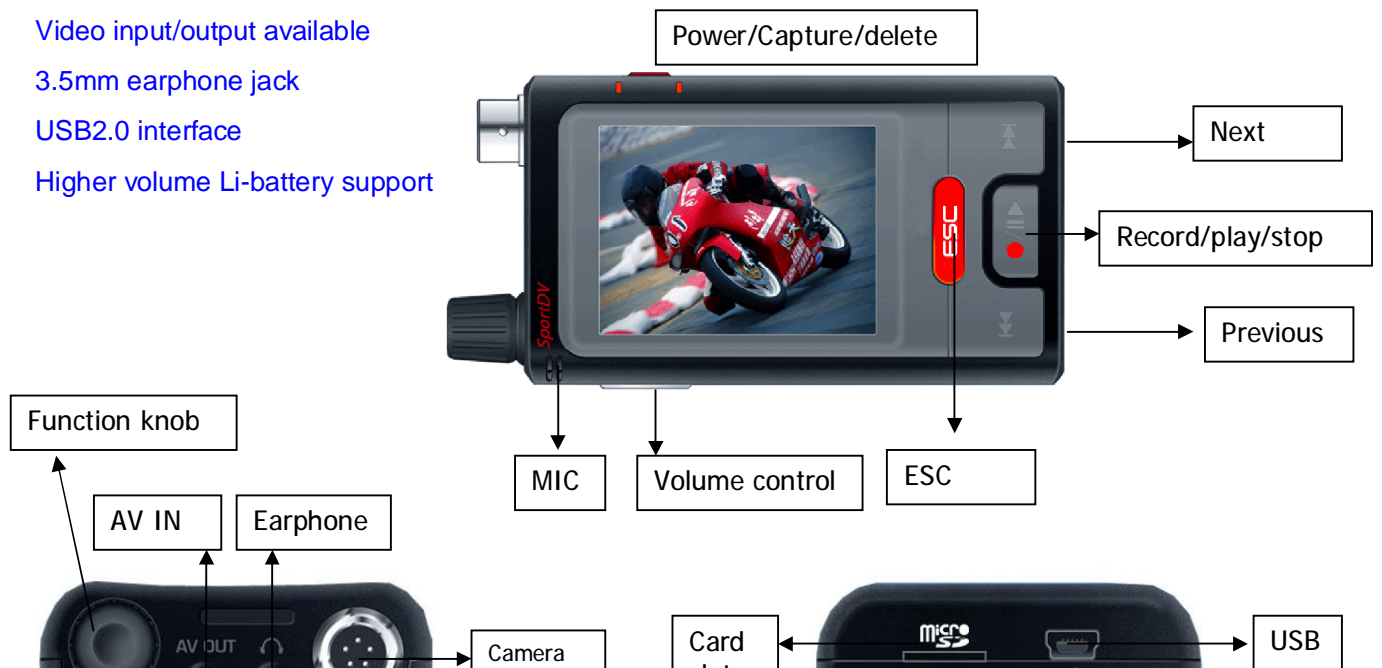

EAGLE EYE

Memory wonderful moment !

HD Video Recording System

MODEL:PV912

- | 2.5 TFT LCD Screen With 960x240
- | High definition SONY COLOR CCD
- | Support One-key recording, motion detection and timing recording
- | AVI video format , Max video size 720 x 576 and 720 x 480/30FPS
- | Support high speed TF card expand, 16GB max
- | Support power ON/OFF by wireless remote controller
- | Video input/output available
- | 3.5mm earphone jack
- | USB2.0 interface
- | Higher volume Li-battery support

HD Video Recording System

MODEL:PV912

HD Video Recording System

MODEL:PV912

CAMERA Device Structure

- Interline CCD image sensor
- Image size: Diagonal 6mm (Type 1/3)
- Number of effective pixels: 500 (H) × 582 (V) approx. 290K pixels
- Total number of pixels: 537 (H) × 597 (V) approx. 320K pixels
- Chip size: 5.59mm (H) × 4.68mm (V)
- Unit cell size: 9.8 μ m (H) × 6.3 μ m (V)
- Optical black: Horizontal (H) direction : Front 7 pixels, rear 30 pixels
Vertical (V) direction : Front 14 pixels, rear 1 pixel
- Number of dummy bits: Horizontal 16
Vertical 1 (even fields only)